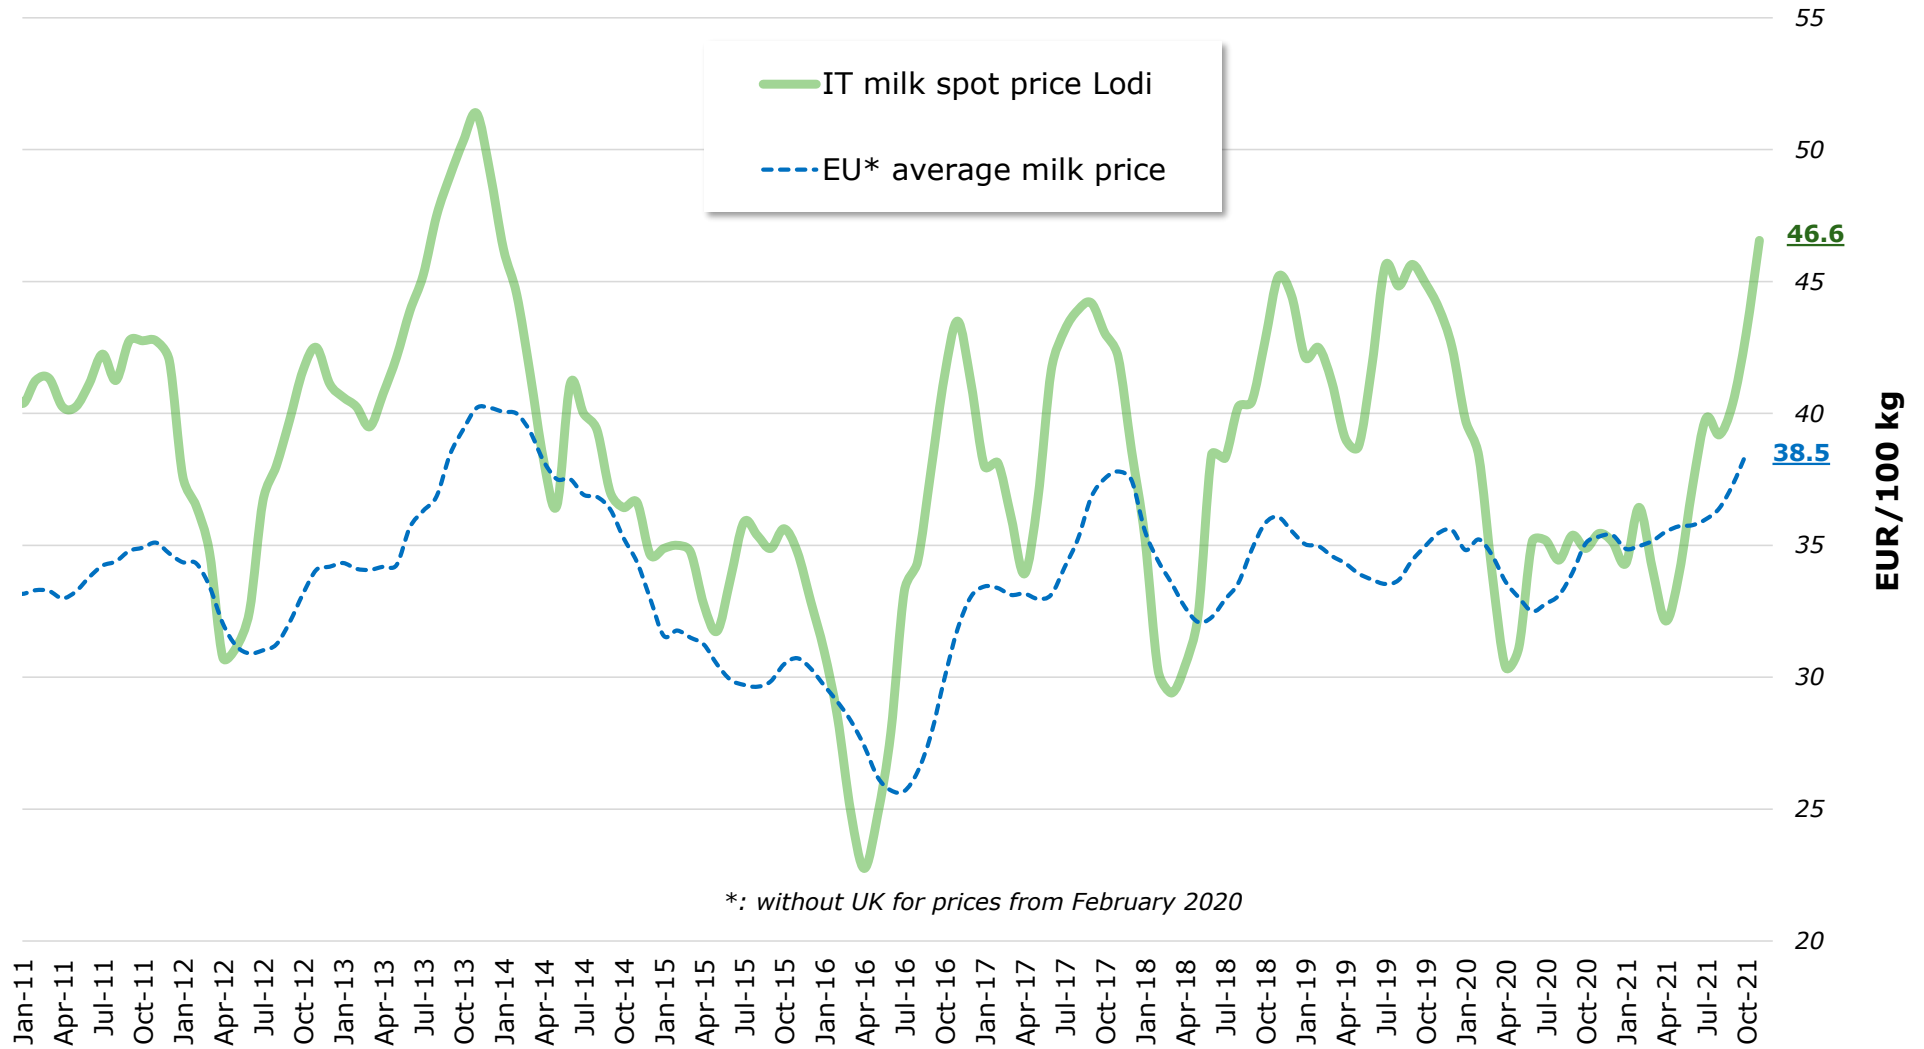

### WEEKLY Milk Spot Prices - IT, Lodi -

Spot quotation : stored in bulk tanks, CIF  
delivery to dairy Northern Italy

Source : Clal.it

# MONTHLY Milk Spot Prices (Italy)

\*: without UK for prices from February 2020

Source : Clal.it

Last update: 14.12.2021