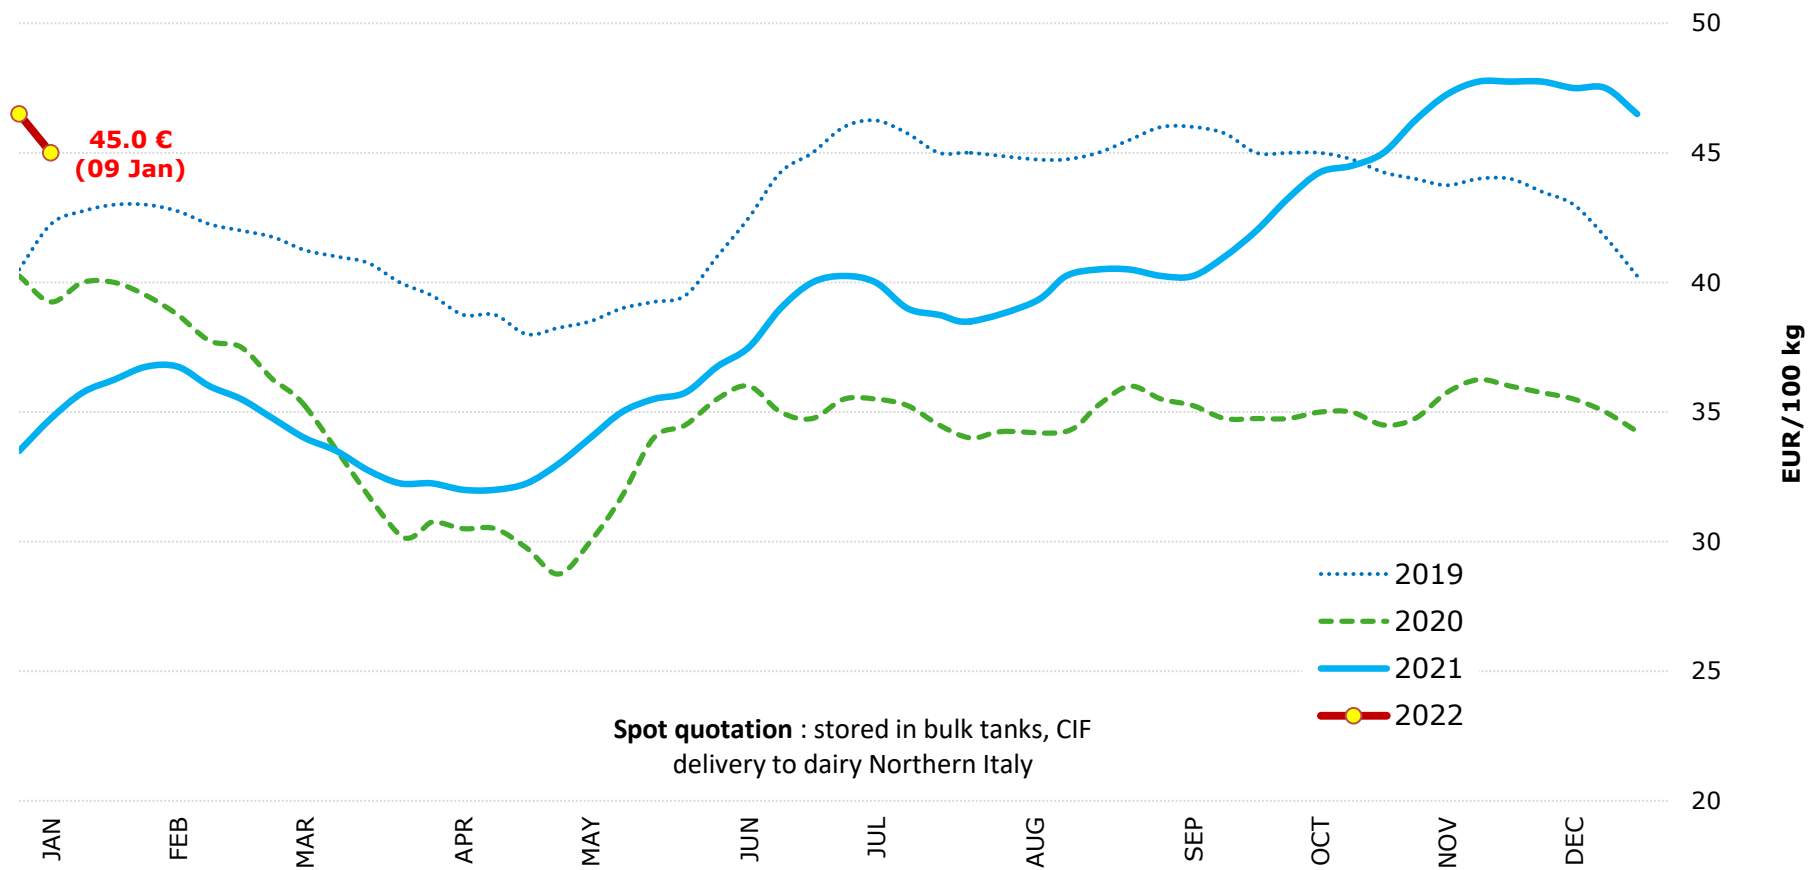

**WEEKLY Milk Spot Prices**  
**- IT, Lodi -**

Source : Clal.it

# MONTHLY Milk Spot Prices (Italy)

\*: without UK for prices from February 2020

Source : Clal.it

Last update: 11.01.2022