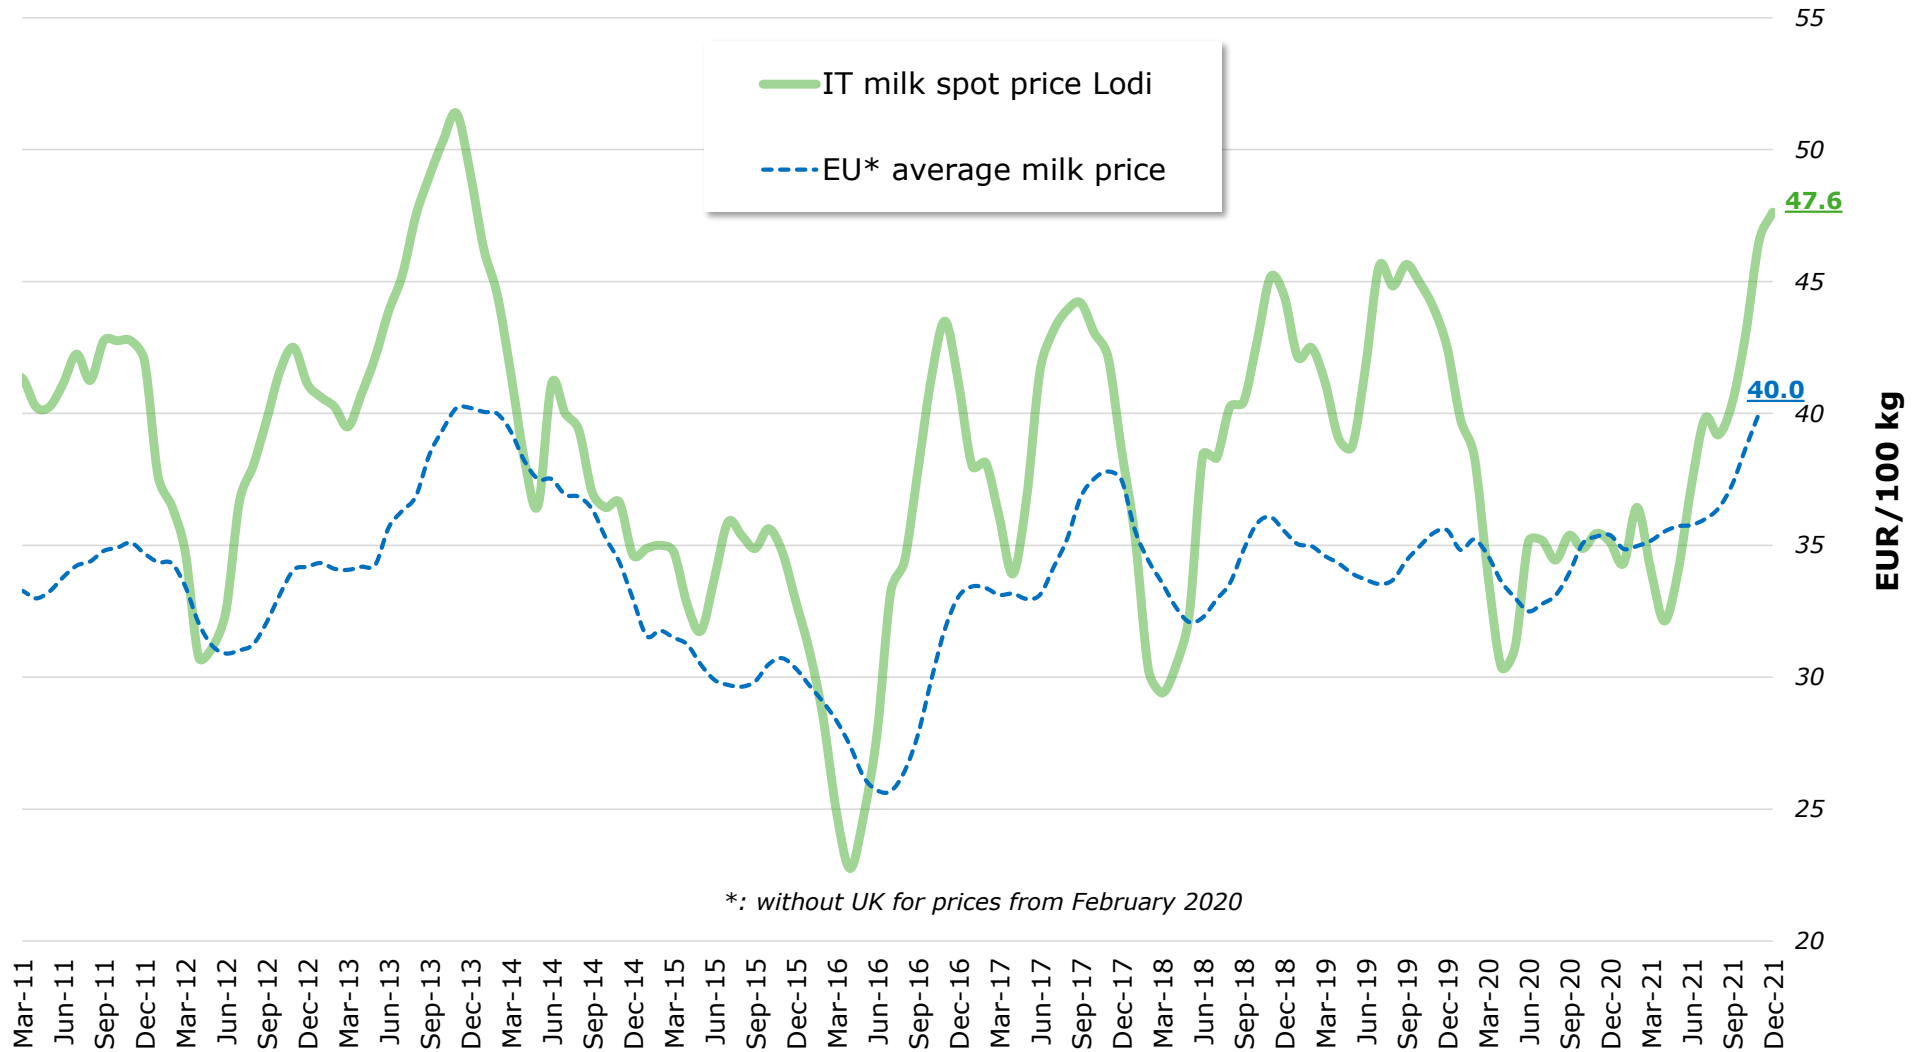

**WEEKLY Milk Spot Prices**  
**- IT, Lodi -**

Source : Clal.it

# MONTHLY Milk Spot Prices (Italy)

\*: without UK for prices from February 2020

Source : Clal.it

Last update: 11.01.2022