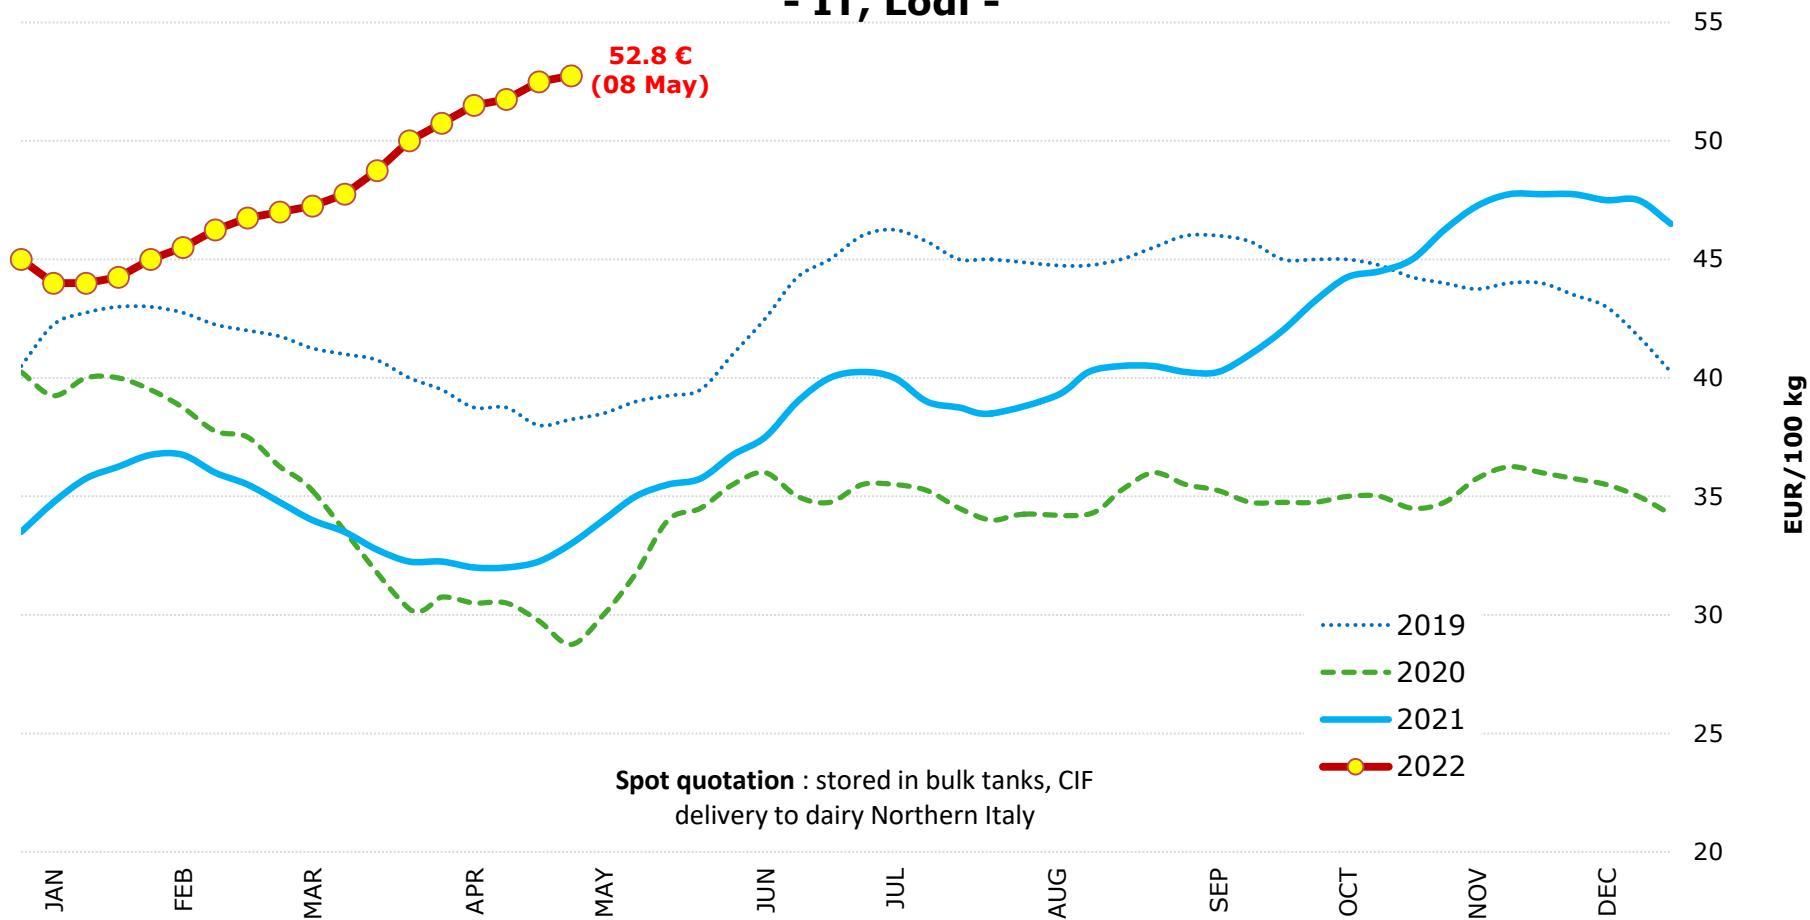

**WEEKLY Milk Spot Prices**  
**- IT, Lodi -**

Source : Clal.it

# MONTHLY Milk Spot Prices (Italy)

\*: without UK for prices from February 2020

Source : Clal.it

Last update: 10.05.2022