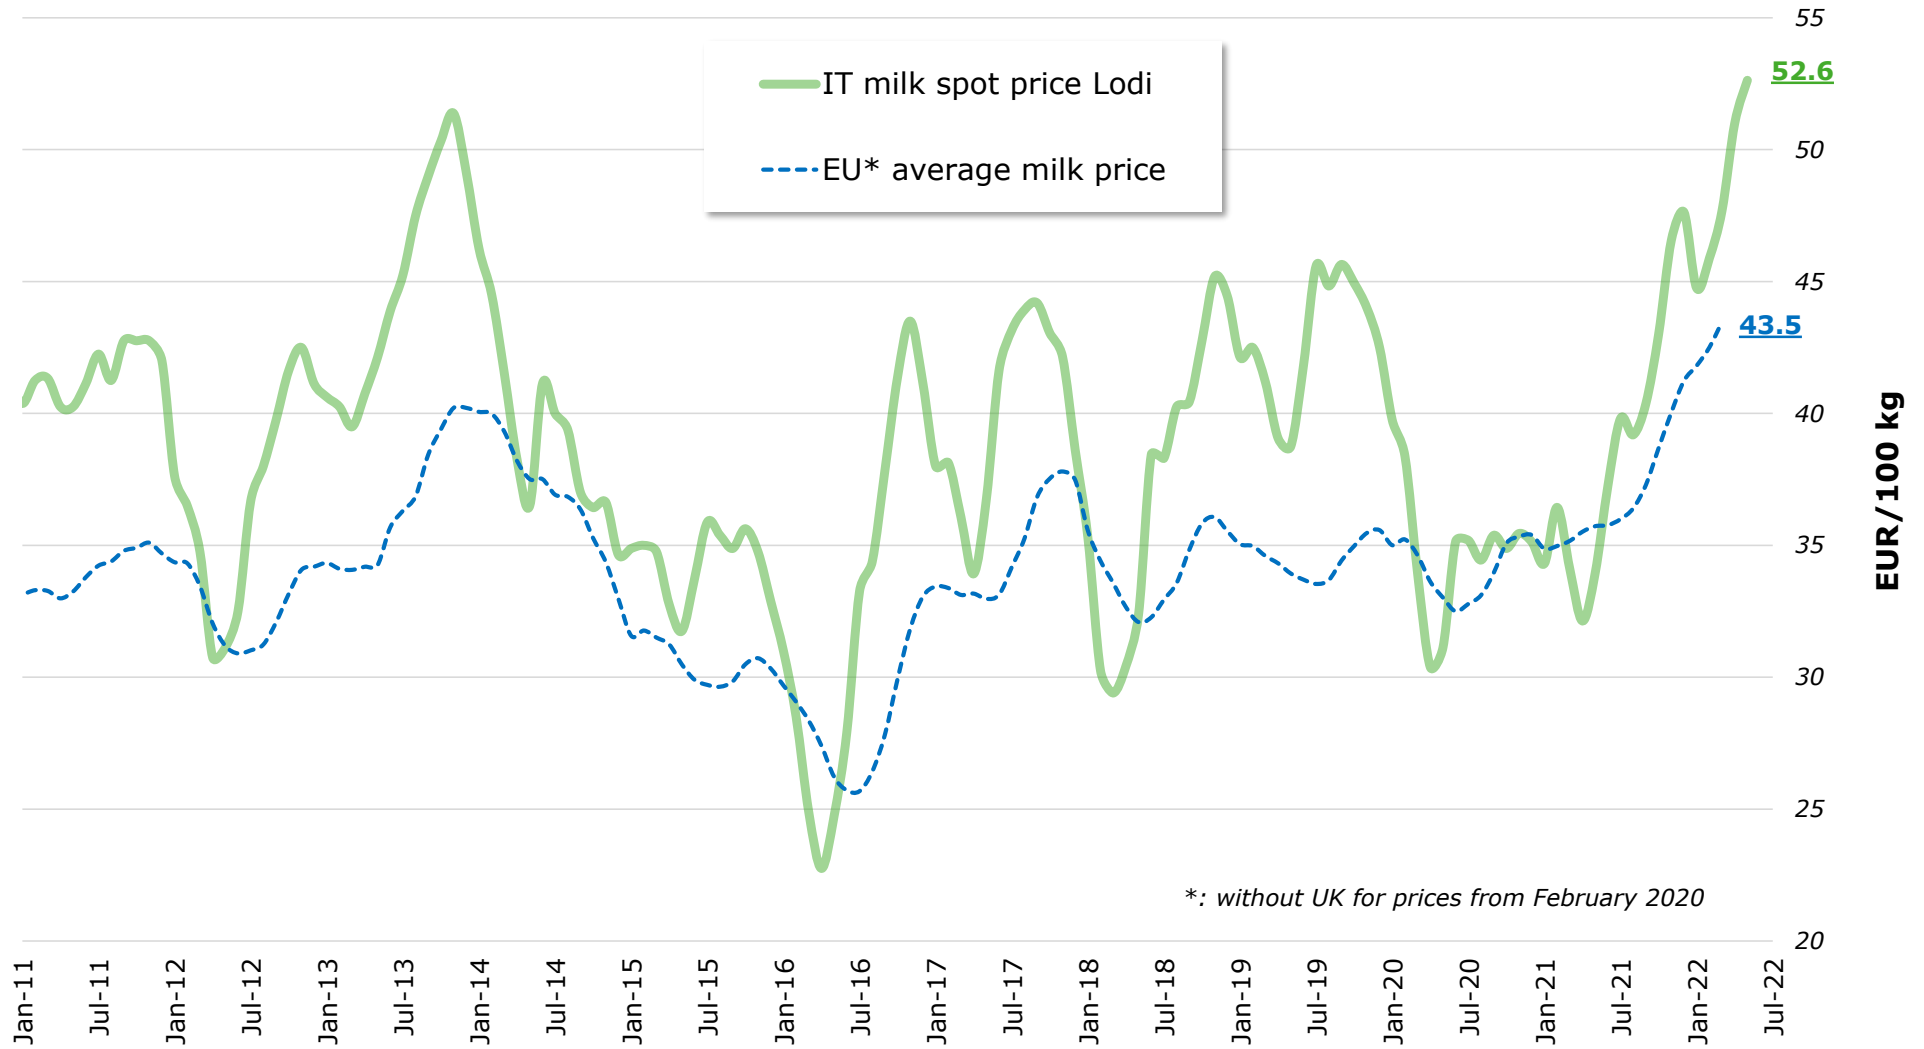

**WEEKLY Milk Spot Prices**  
**- IT, Lodi -**

Source : Clal.it

# MONTHLY Milk Spot Prices (Italy)

\*: without UK for prices from February 2020

Source : Clal.it

Last update: 10.05.2022